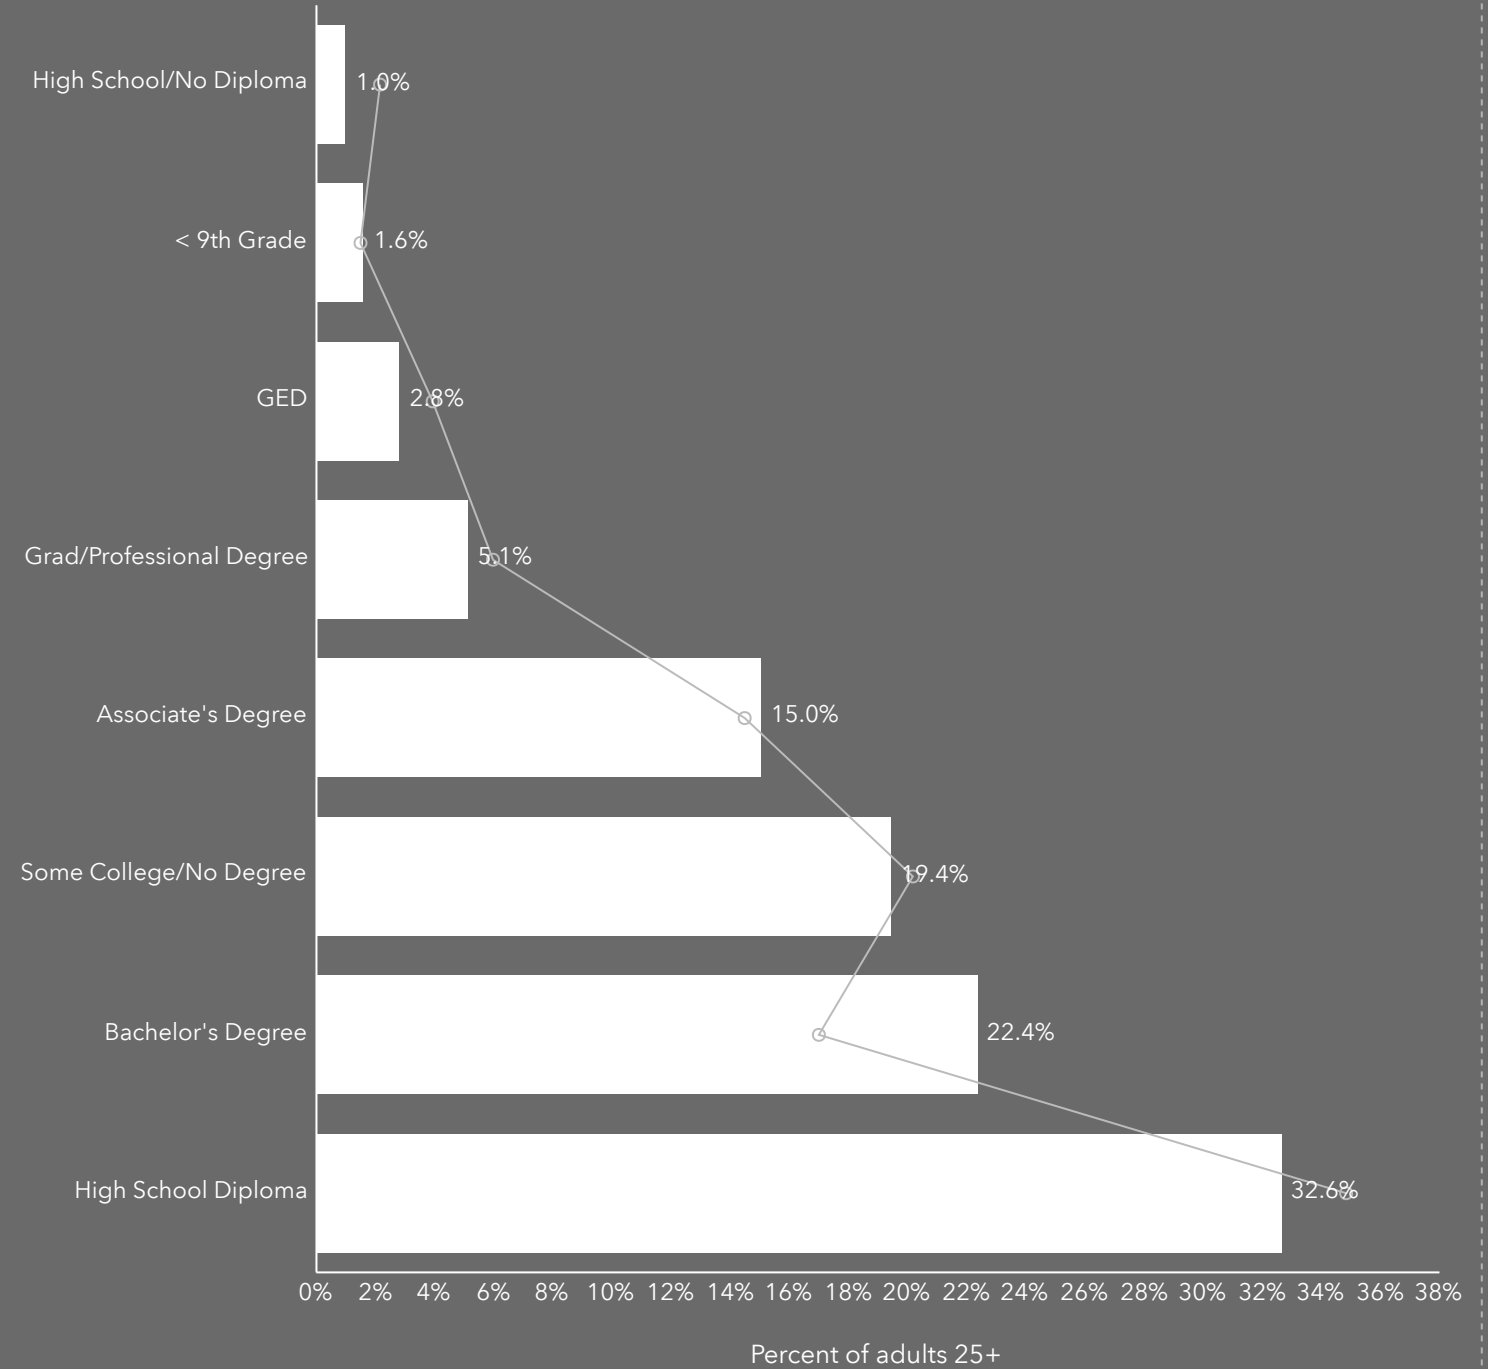

Civilian Population 16+

Educational Attainment (%)

Dots show comparison to Cedar County