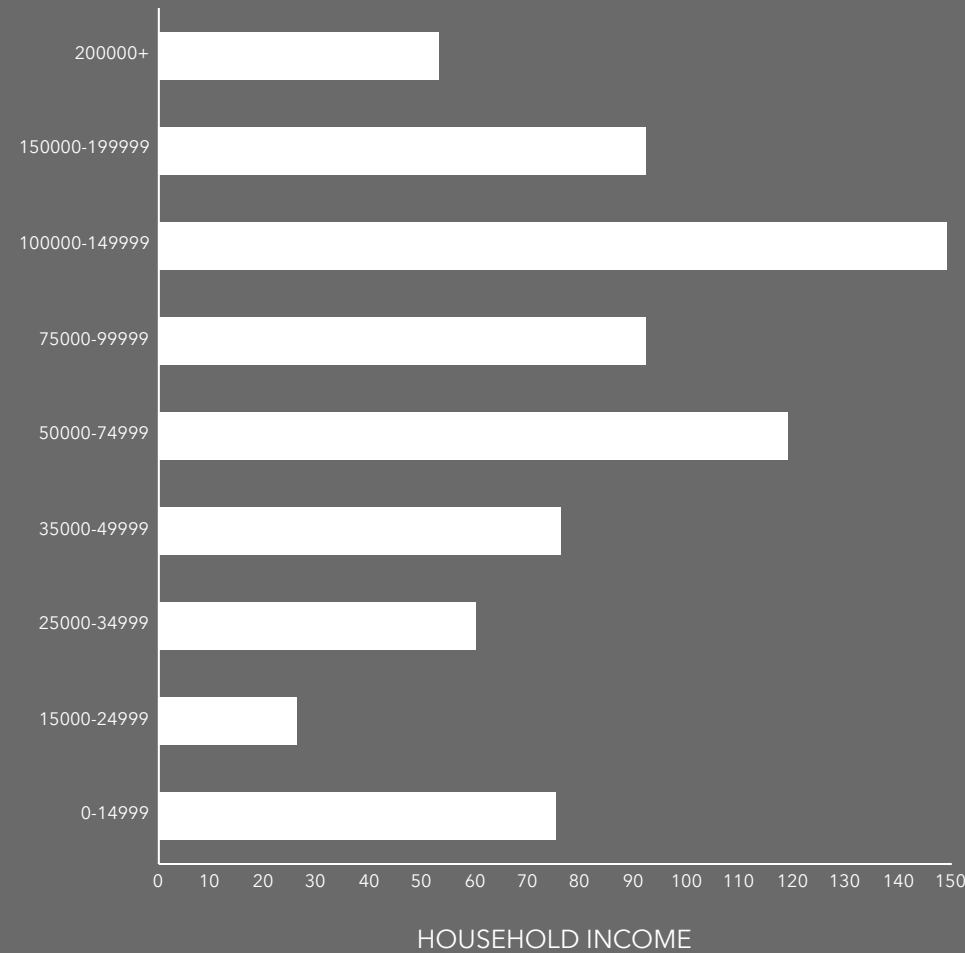

## INCOME

\$78,208

Median Household Income

\$41,209

Per Capita Income

\$207,446

Median Net Worth

## EMPLOYMENT

60.1%

White Collar

28.8%

Blue Collar

14.0%

Services

1.0%