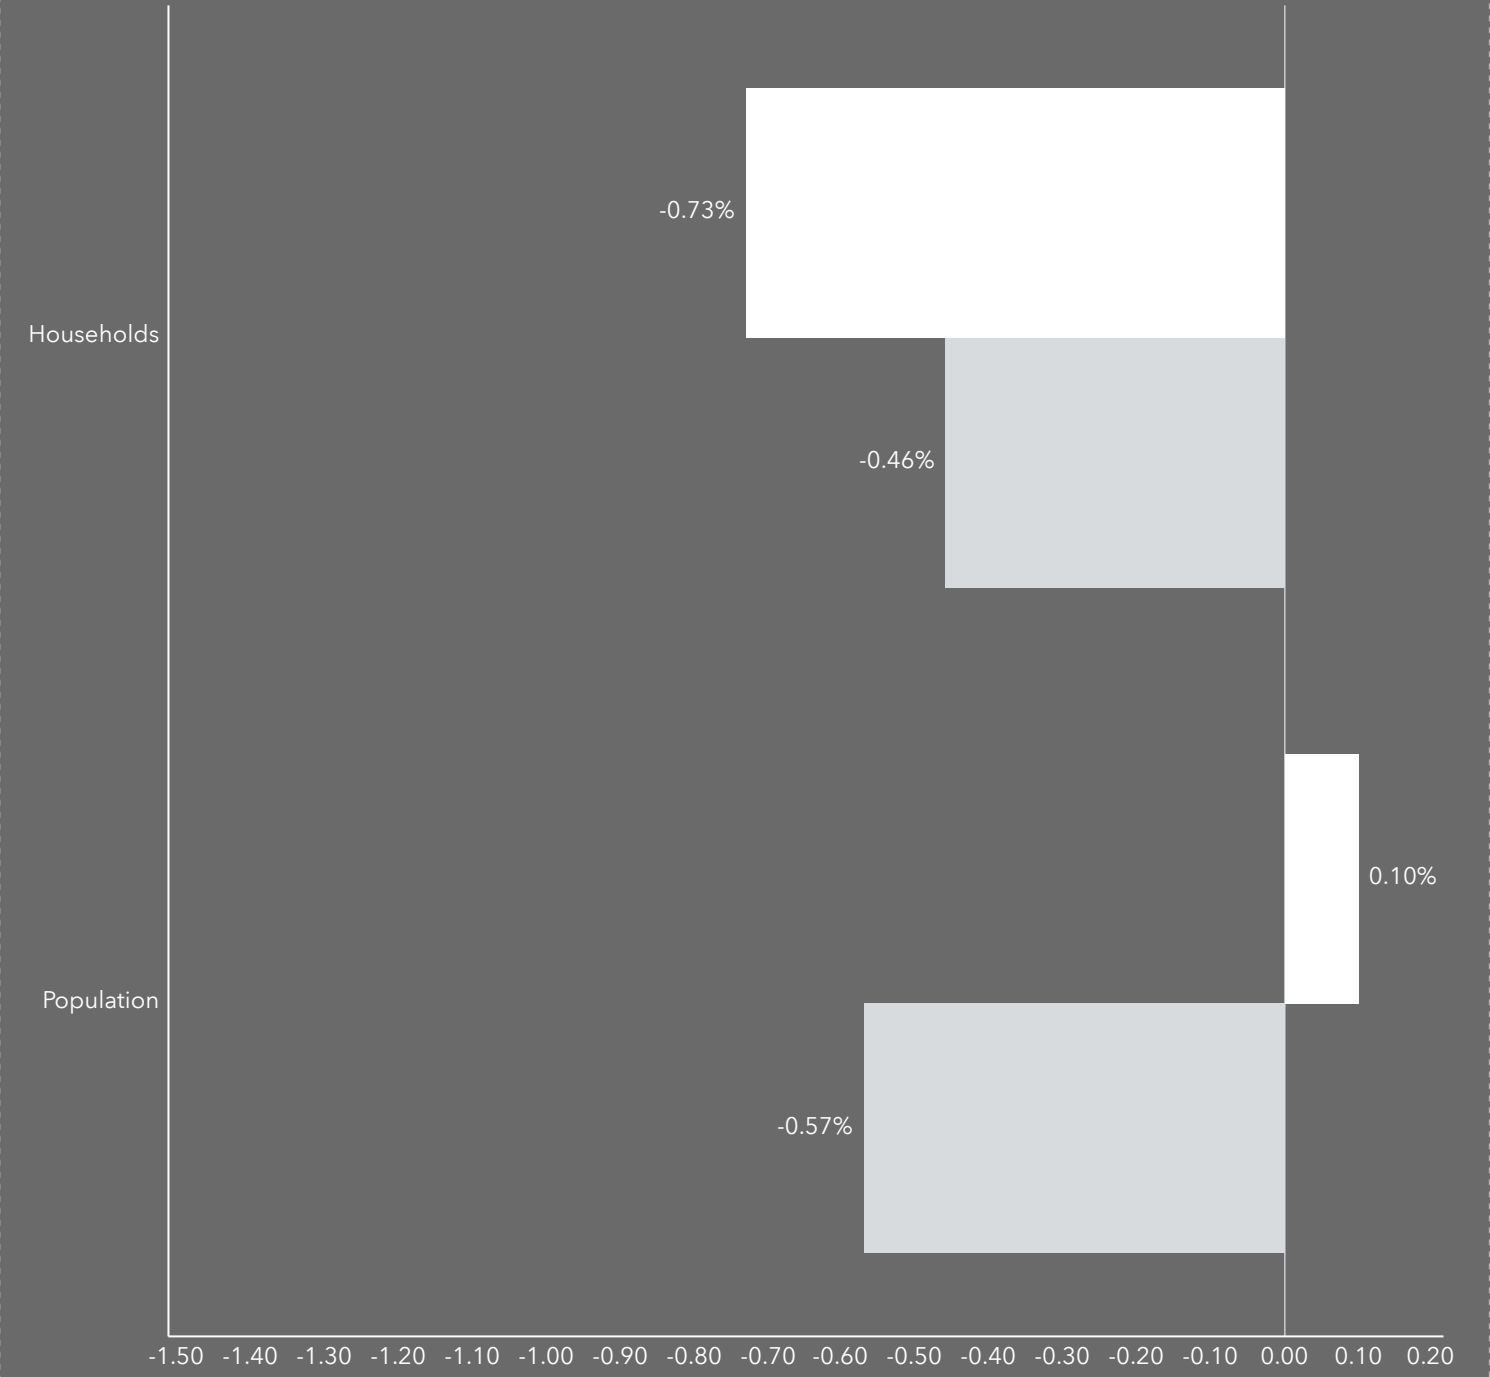

### 2023 Households By Income (Esri)

The largest group: \$100,000 - \$149,999 (20.1%)

The smallest group: \$15,000 - \$24,999 (3.5%)

Indicator ▲	Value	Diff		
<\$15,000	10.1%	+3.3%		
\$15,000 - \$24,999	3.5%	-2.4%		
\$25,000 - \$34,999	8.1%	+3.1%		
\$35,000 - \$49,999	10.2%	-1.3%		
\$50,000 - \$74,999	16.0%	-3.2%		
\$75,000 - \$99,999	12.4%	-3.2%		
\$100,000 - \$149,999	20.1%	-2.8%		
\$150,000 - \$199,999	12.4%	+4.4%		
\$200,000+	7.1%	+2.0%		

### Per Capita Income

Bars show deviation from Cedar County

Dots show comparison to Cedar County

Net Worth (%)

Dots show comparison to Cedar County

Annual Growth Rate

● 2020-2022 ● 2023-2028

## Age Pyramid

Men

Women

The largest group:  
2023 Males Age 60-64

The smallest group:  
2023 Males Age 85+

Dots show comparison to

Cedar County