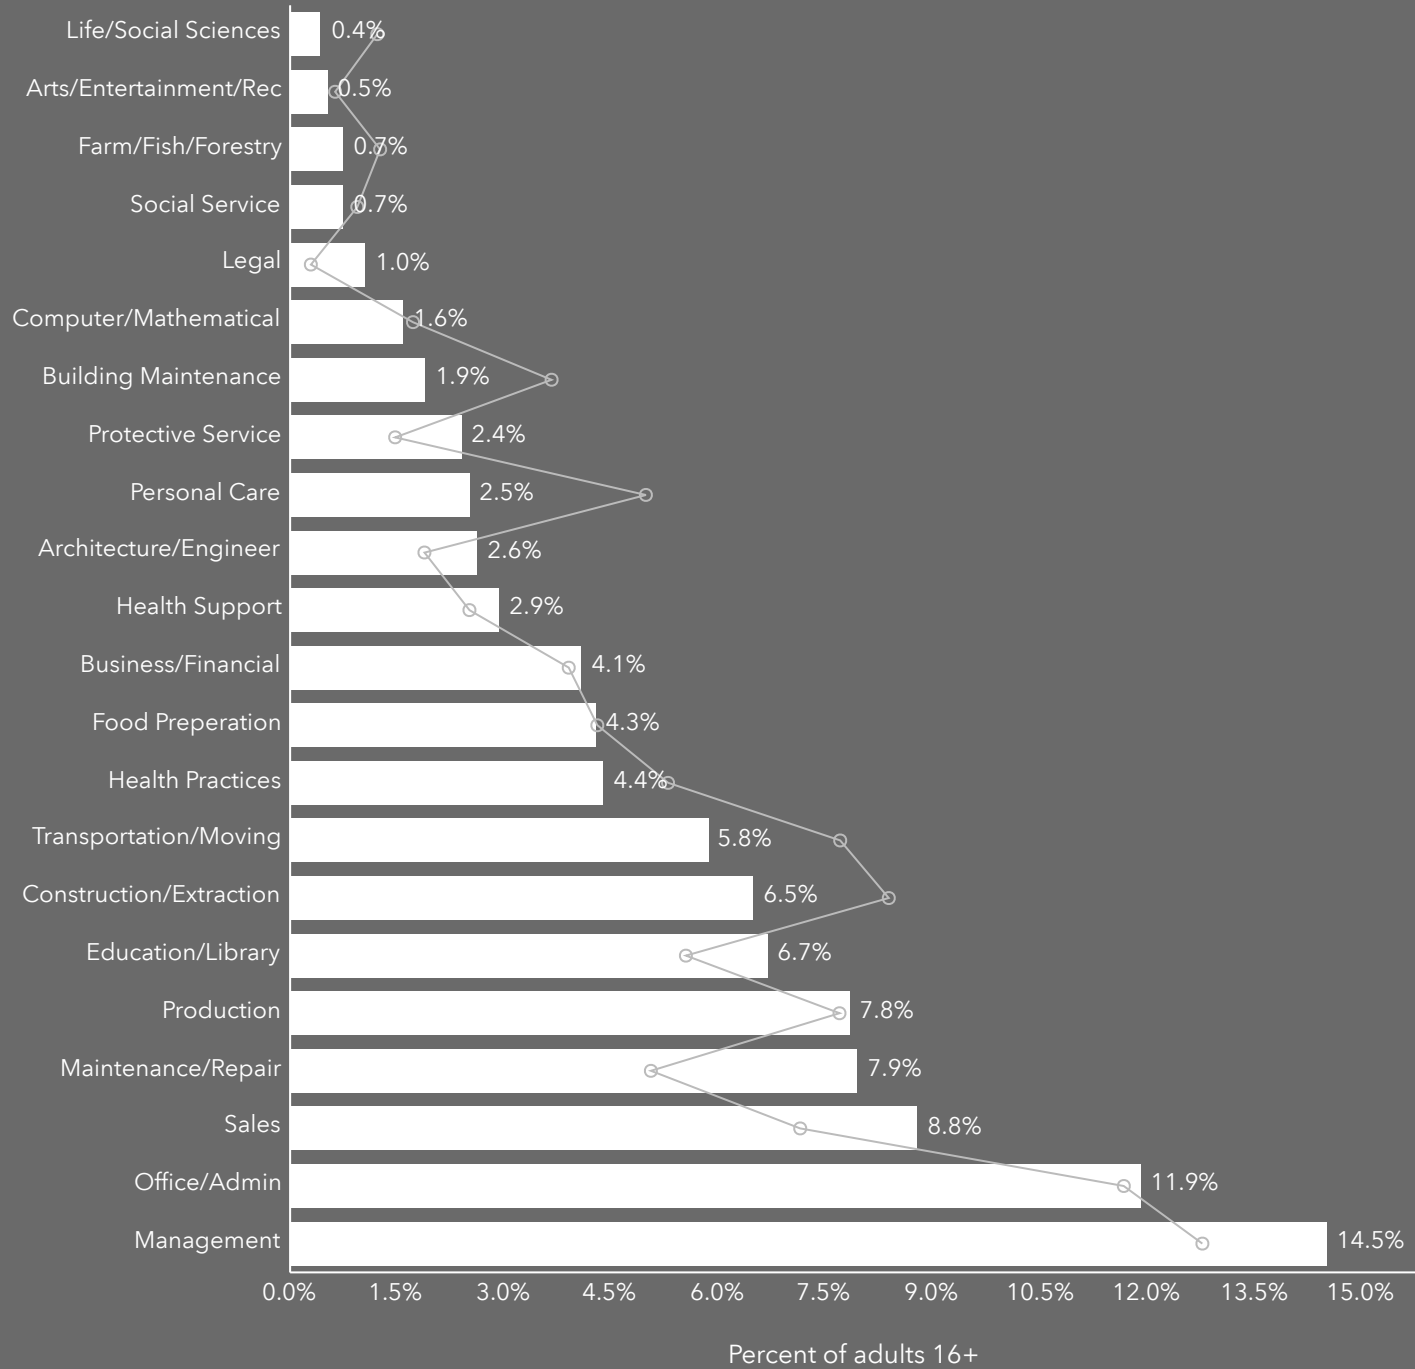

Labor Force by Occupation (%)

Dots show comparison to Cedar County