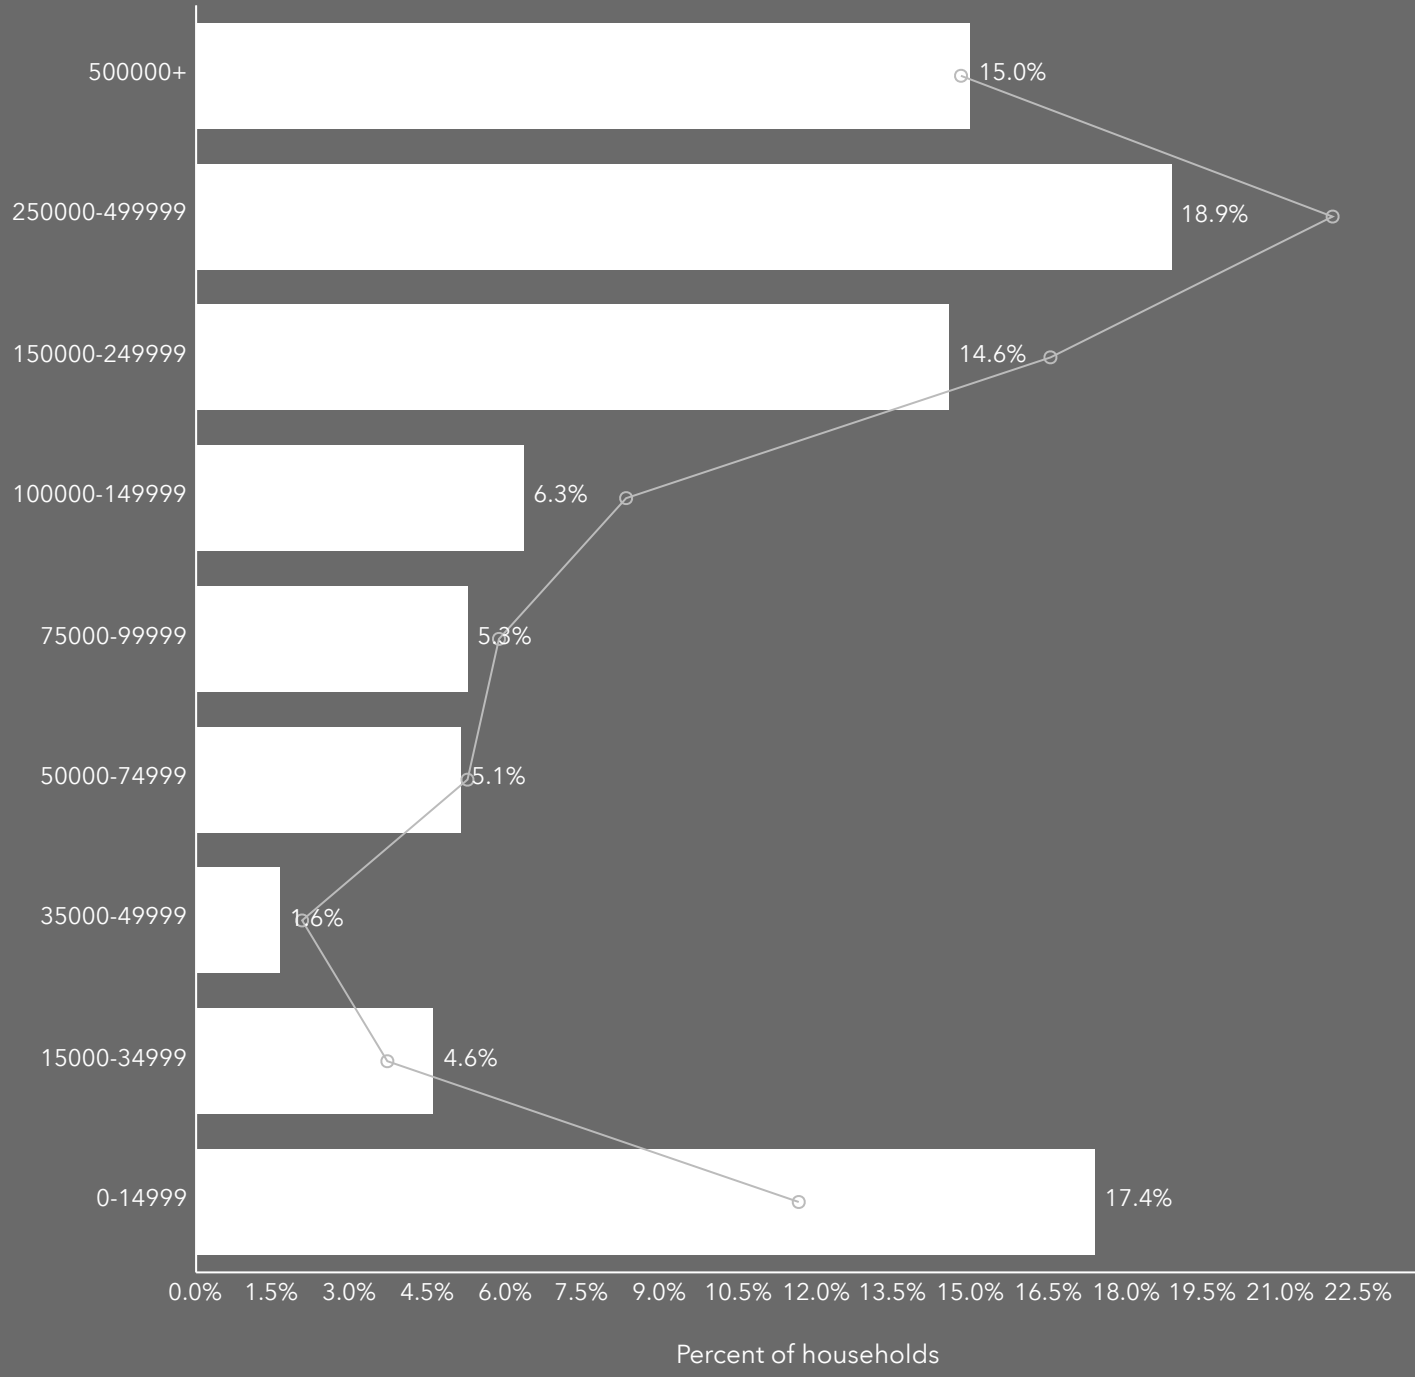

Net Worth (%)

Dots show comparison to Cedar County