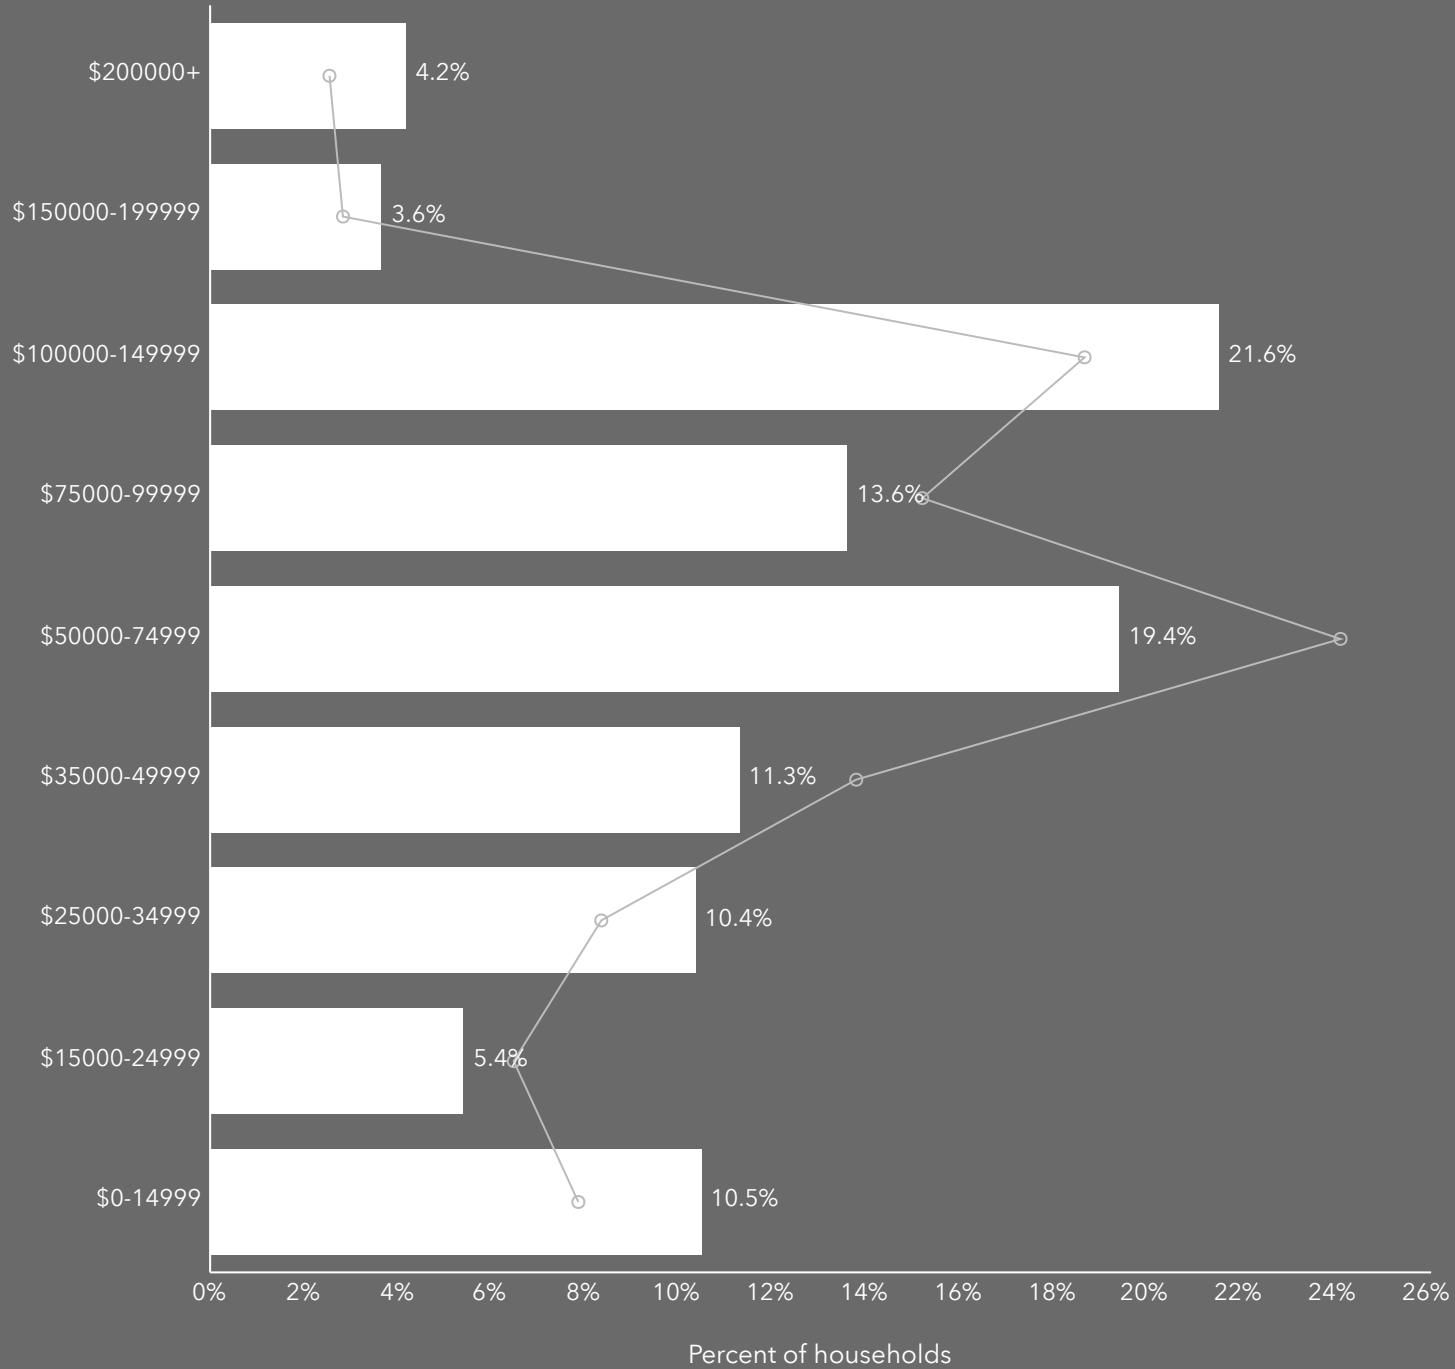

Disposable Income (%)

Dots show comparison to Cedar County