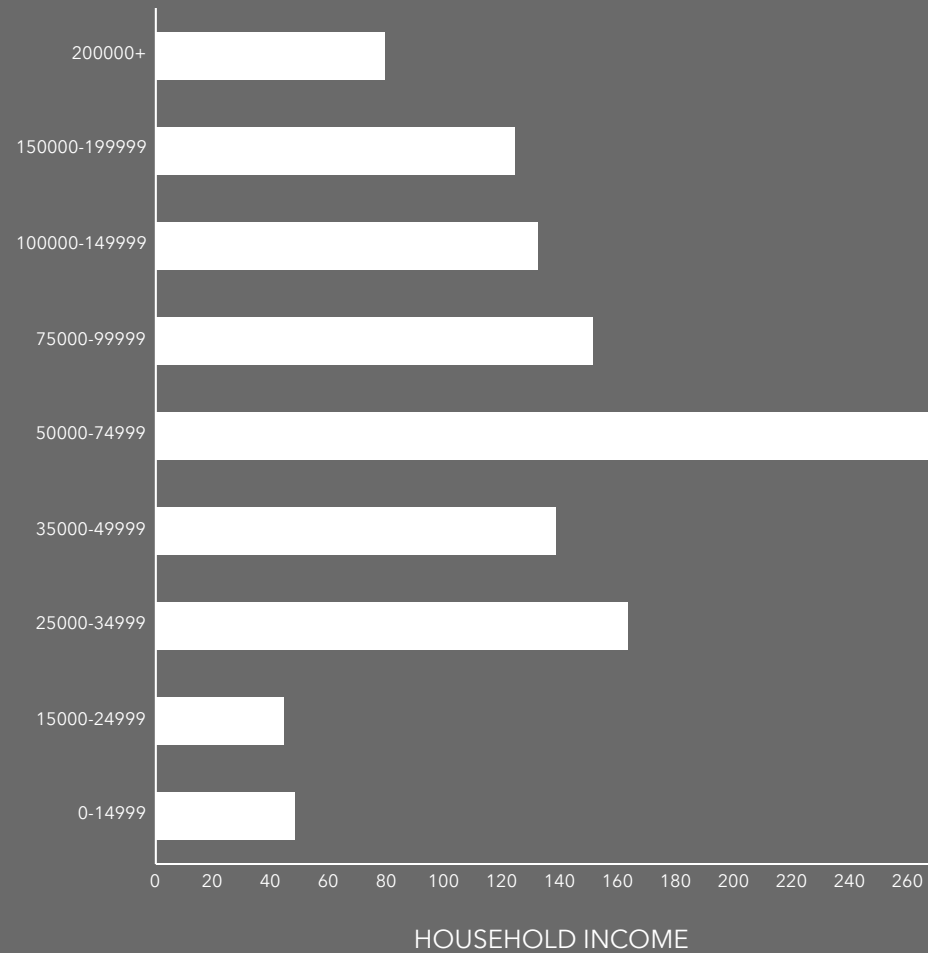

DEMOGRAPHIC SUMMARY

Wilton City, IA
Geography: Place

KEY FACTS

2,881

Population

1,152

Households

39.8

Median Household Income

\$38,360

Per Capita Income

\$171,789

Median Net Worth

EMPLOYMENT

57.0%

White Collar

33.8%

Blue Collar

16.0%

Services

0.0%

Unemployment Rate

2023 Households By Income (Esri)

The largest group: \$50,000 - \$74,999 (23.7%)

The smallest group: \$15,000 - \$24,999 (3.8%)

Indicator ▲	Value	Diff		
<\$15,000	4.2%	-5.6%		
\$15,000 - \$24,999	3.8%	-2.3%		
\$25,000 - \$34,999	14.1%	+5.6%		
\$35,000 - \$49,999	12.0%	-0.8%		
\$50,000 - \$74,999	23.7%	+6.4%		
\$75,000 - \$99,999	13.1%	-2.9%		
\$100,000 - \$149,999	11.5%	-6.0%		
\$150,000 - \$199,999	10.8%	+3.2%		
\$200,000+	6.9%	+2.6%		