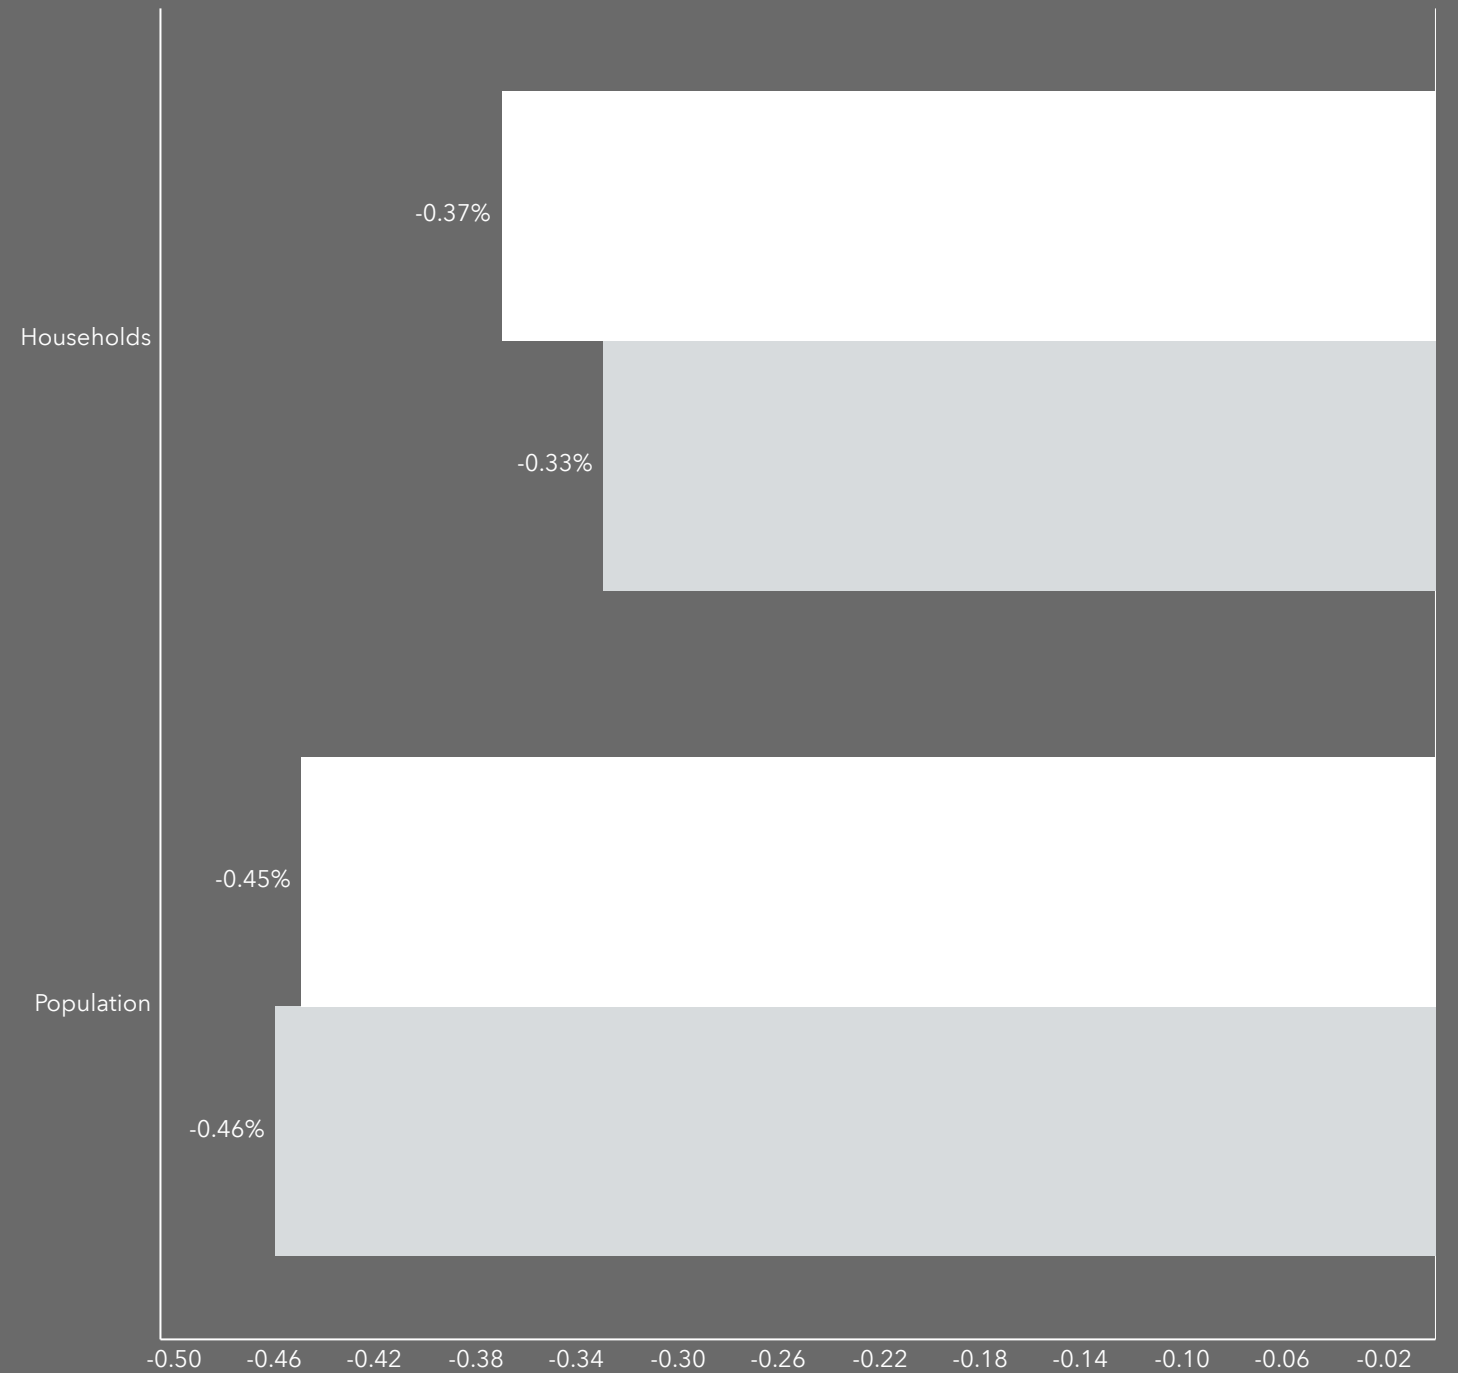

The smallest group: \$15,000 - \$24,999 (3.8%)

Indicator ▲	Value	Diff		
<\$15,000	4.2%	-5.6%		
\$15,000 - \$24,999	3.8%	-2.3%		
\$25,000 - \$34,999	14.1%	+5.6%		
\$35,000 - \$49,999	12.0%	-0.8%		
\$50,000 - \$74,999	23.7%	+6.4%		
\$75,000 - \$99,999	13.1%	-2.9%		
\$100,000 - \$149,999	11.5%	-6.0%		
\$150,000 - \$199,999	10.8%	+3.2%		
\$200,000+	6.9%	+2.6%		

Per Capita Income

Bars show deviation from Muscatine County

Dots show comparison to Muscatine County

Net Worth (%)

Dots show comparison to Muscatine County

Annual Growth Rate

● 2020-2022 ● 2023-2028

Age Pyramid

Men

Women

The largest group:
2023 Males Age 30-34

The smallest group:
2023 Males Age 85+

Dots show comparison to

Muscatine County

Average Household Size

for this area