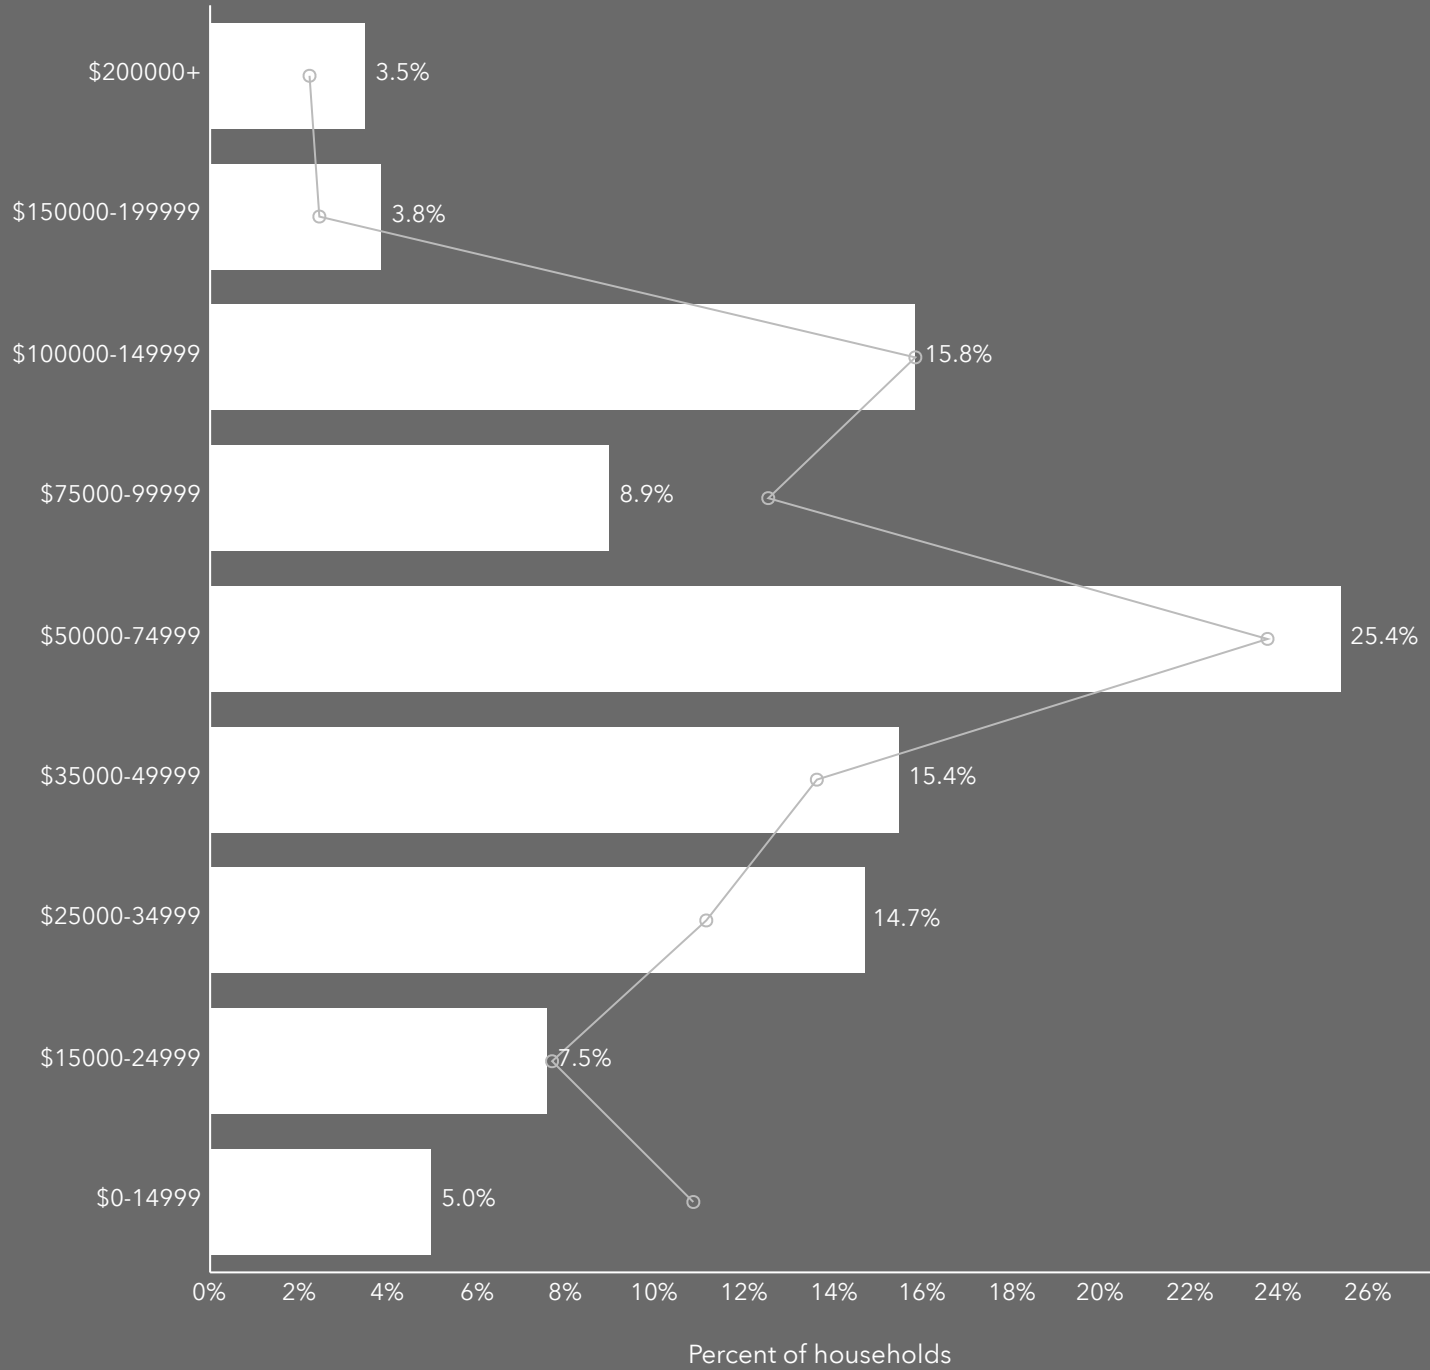

Disposable Income (%)

Dots show comparison to Muscatine County