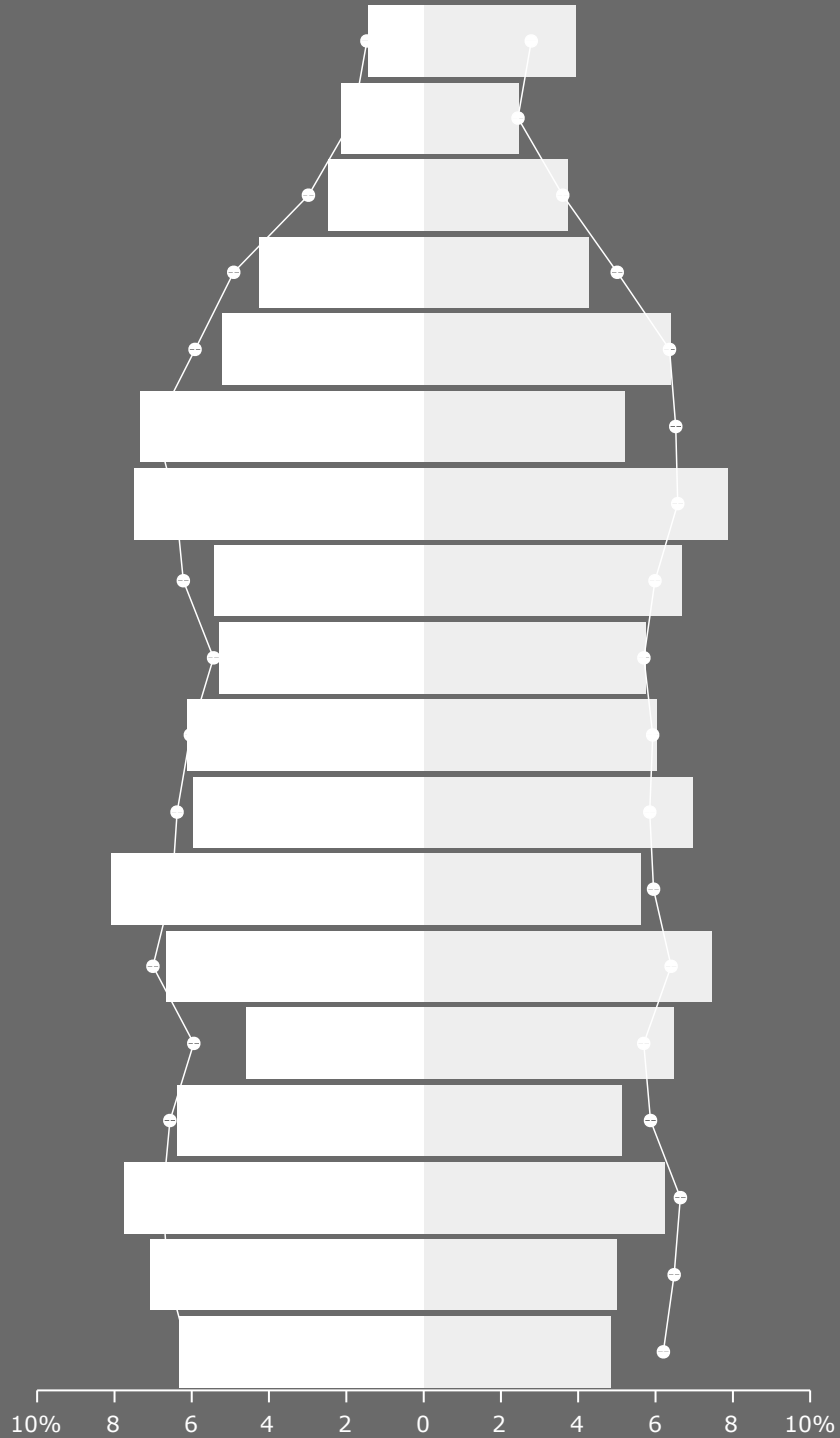

DEMOGRAPHIC SUMMARY

Wilton City, IA
Geography: Place

KEY FACTS

2,881

Population

1,152

Households

39.8

The smallest group: \$15,000 - \$24,999 (3.8%)

Indicator ▲	Value	Diff		
<\$15,000	4.2%	-5.6%		
\$15,000 - \$24,999	3.8%	-2.3%		
\$25,000 - \$34,999	14.1%	+5.6%		
\$35,000 - \$49,999	12.0%	-0.8%		
\$50,000 - \$74,999	23.7%	+6.4%		
\$75,000 - \$99,999	13.1%	-2.9%		
\$100,000 - \$149,999	11.5%	-6.0%		
\$150,000 - \$199,999	10.8%	+3.2%		
\$200,000+	6.9%	+2.6%		

Per Capita Income

Bars show deviation from Muscatine County

Dots show comparison to Muscatine County

Net Worth (%)

Dots show comparison to Muscatine County

Annual Growth Rate

● 2020-2022 ● 2023-2028

Age Pyramid

Men

Women

The largest group:
2023 Males Age 30-34

The smallest group:
2023 Males Age 85+

Dots show comparison to

Muscatine County

Average Household Size

for this area