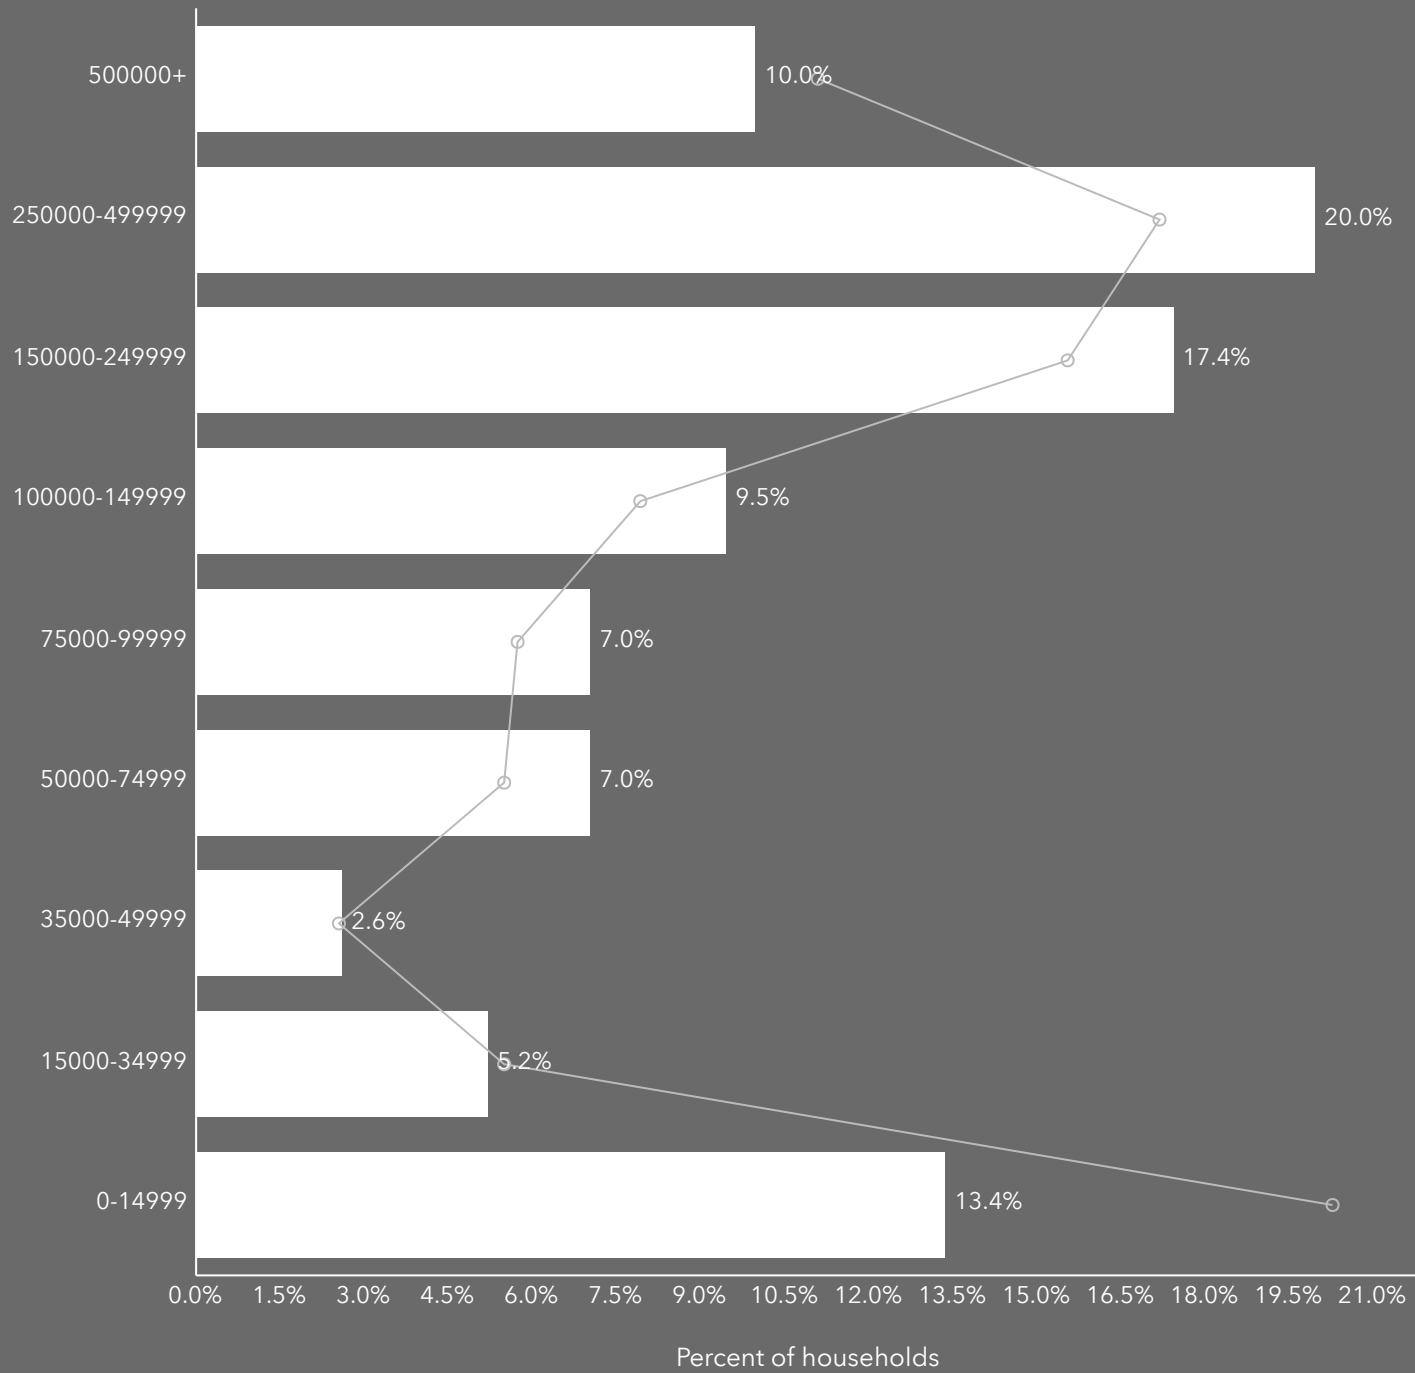

The smallest group: \$15,000 - \$24,999 (3.8%)

Indicator ▲	Value	Diff		
<\$15,000	4.2%	-5.6%		
\$15,000 - \$24,999	3.8%	-2.3%		
\$25,000 - \$34,999	14.1%	+5.6%		
\$35,000 - \$49,999	12.0%	-0.8%		
\$50,000 - \$74,999	23.7%	+6.4%		
\$75,000 - \$99,999	13.1%	-2.9%		
\$100,000 - \$149,999	11.5%	-6.0%		
\$150,000 - \$199,999	10.8%	+3.2%		
\$200,000+	6.9%	+2.6%		

Per Capita Income

Bars show deviation from Muscatine County

Dots show comparison to Muscatine County

Net Worth (%)

Dots show comparison to Muscatine County

Annual Growth Rate

● 2020-2022 ● 2023-2028

Age Pyramid

Men

Women

The largest group:
2023 Males Age 30-34

The smallest group:
2023 Males Age 85+

Dots show comparison to

Muscatine County

Average Household Size

for this area