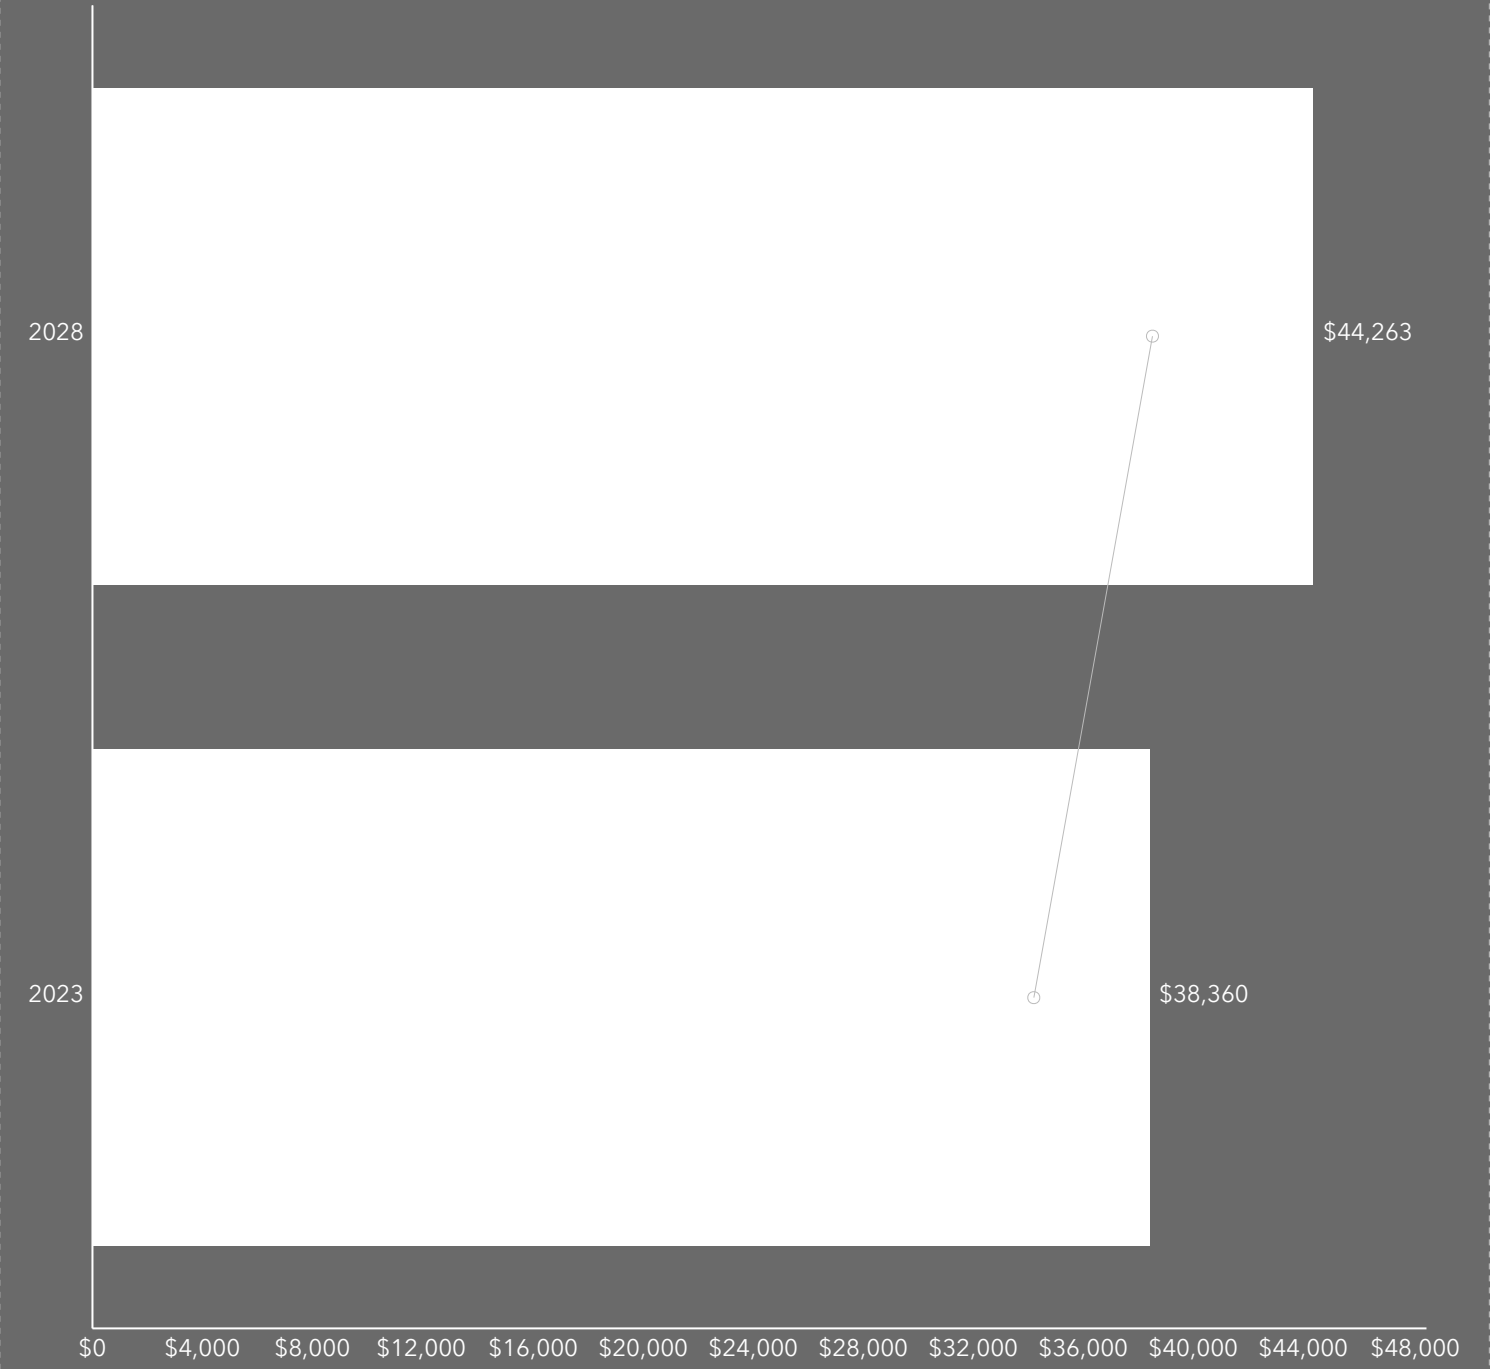

2023 Households By Income (Esri)

The largest group: $50,000 - $74,999 (23.7%)

The smallest group: $15,000 - $24,999 (3.8%)

Indicator ▲	Value	Diff		
<$15,000	4.2%	-5.6%		
$15,000 - $24,999	3.8%	-2.3%		
$25,000 - $34,999	14.1%	+5.6%		
$35,000 - $49,999	12.0%	-0.8%		
$50,000 - $74,999	23.7%	+6.4%		
$75,000 - $99,999	13.1%	-2.9%		
$100,000 - $149,999	11.5%	-6.0%		
$150,000 - $199,999	10.8%	+3.2%		
$200,000+	6.9%	+2.6%		

Per Capita Income

Bars show deviation from Muscatine County

Dots show comparison to Muscatine County